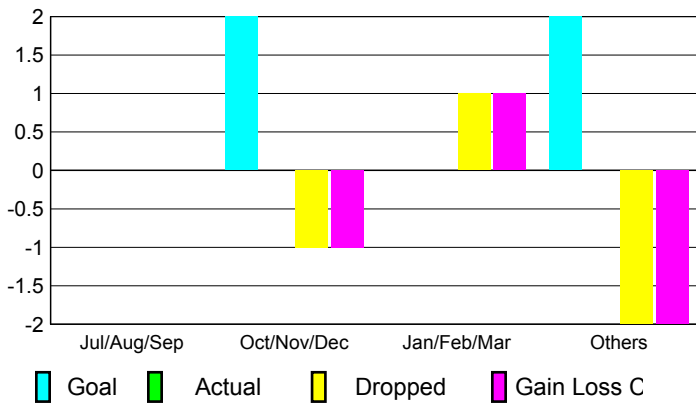

2008-2009 GMT Quarterly Report for District (or Undistricted) **District 8 L**

GMT: **LELAND KOLKMEYER**

Location: **LOUISIANA**

GMT CA: **1 & 2**

CLUBS

Club Results 2008-2009

Clubs 2007-2008

| Month | New Club Goal | Actual New Clubs | Actual Dropped Clubs | Gain/Loss of Clubs | Gain/Loss of Clubs |
|---------------|---------------|------------------|----------------------|--------------------|--------------------|
| Jul/Aug/Sep | 0 | 0 | 0 | 0 | 0 |
| Oct/Nov/Dec | 2 | 0 | -1 | -1 | 0 |
| Jan/Feb/Mar | 0 | 0 | 1 | 1 | 0 |
| Apr/May/Jun | 2 | 0 | -2 | -2 | 0 |
| Totals | 4 | 0 | -2 | -2 | 0 |

Club Results 2008-2009

Goal, New, Dropped, Gain/Loss

Comparison of Club Gain/Loss

Current Year Compared to the Previous Year

YTD Status Quo Clubs 2008-2009

Status Quo Clubs Compared to Status Quo Members

MEMBERSHIP

Membership Results 2008-2009

Membership 2007-2008

| Month | Net Memb Goal | Actual New Memb | Actual Dropped Memb | Gain/Loss of Memb | Gain/Loss of Memb |
|---------------|---------------|-----------------|---------------------|-------------------|-------------------|
| Jul/Aug/Sep | -2 | 48 | -35 | 13 | -26 |
| Oct/Nov/Dec | 26 | 31 | -37 | -6 | 0 |
| Jan/Feb/Mar | 32 | 37 | -76 | -39 | 2 |
| Apr/May/Jun | 10 | 24 | -41 | -17 | -15 |
| Totals | 66 | 140 | -189 | -49 | -39 |