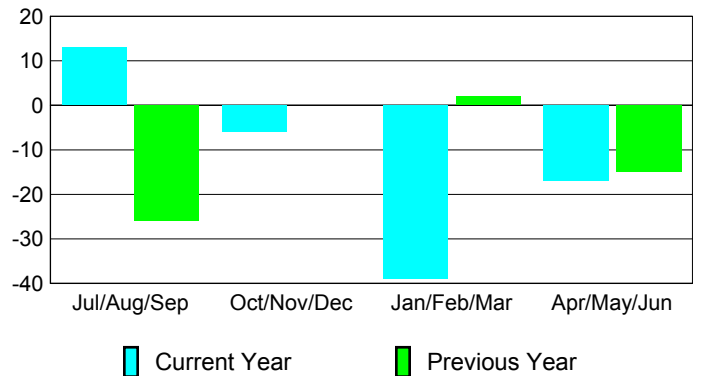

Membership Results 2008-2009

Membership 2007-2008

| Month | Net Memb Goal | Actual New Memb | Actual Dropped Memb | Gain/Loss of Memb | Gain/Loss of Memb |
|---------------|---------------|-----------------|---------------------|-------------------|-------------------|
| Jul/Aug/Sep | -2 | 48 | -35 | 13 | -26 |
| Oct/Nov/Dec | 26 | 31 | -37 | -6 | 0 |
| Jan/Feb/Mar | 32 | 37 | -76 | -39 | 2 |
| Apr/May/Jun | 10 | 24 | -41 | -17 | -15 |
| Totals | 66 | 140 | -189 | -49 | -39 |

Membership Results 2008-2009

Goal, New, Dropped, Gain/Loss

Comparison of Membership Gain/Loss

Current Year Compared to the Previous Year

Gender Comparison 2008-2009

Jul/Aug/Sep

Oct/Nov/Dec

Jan/Feb/Mar