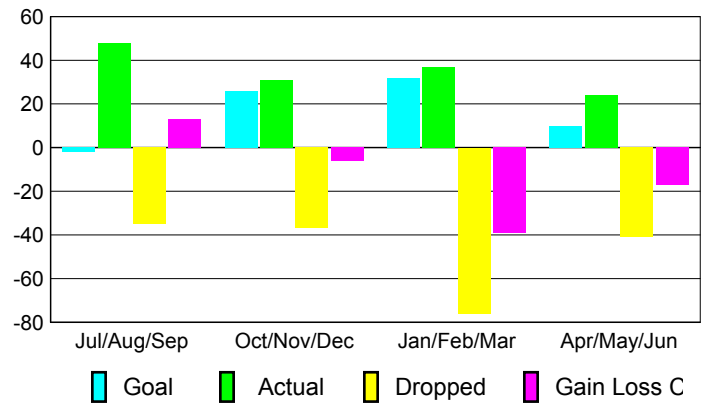

Membership Results 2008-2009

Goal, New, Dropped, Gain/Loss

Comparison of Membership Gain/Loss

Current Year Compared to the Previous Year